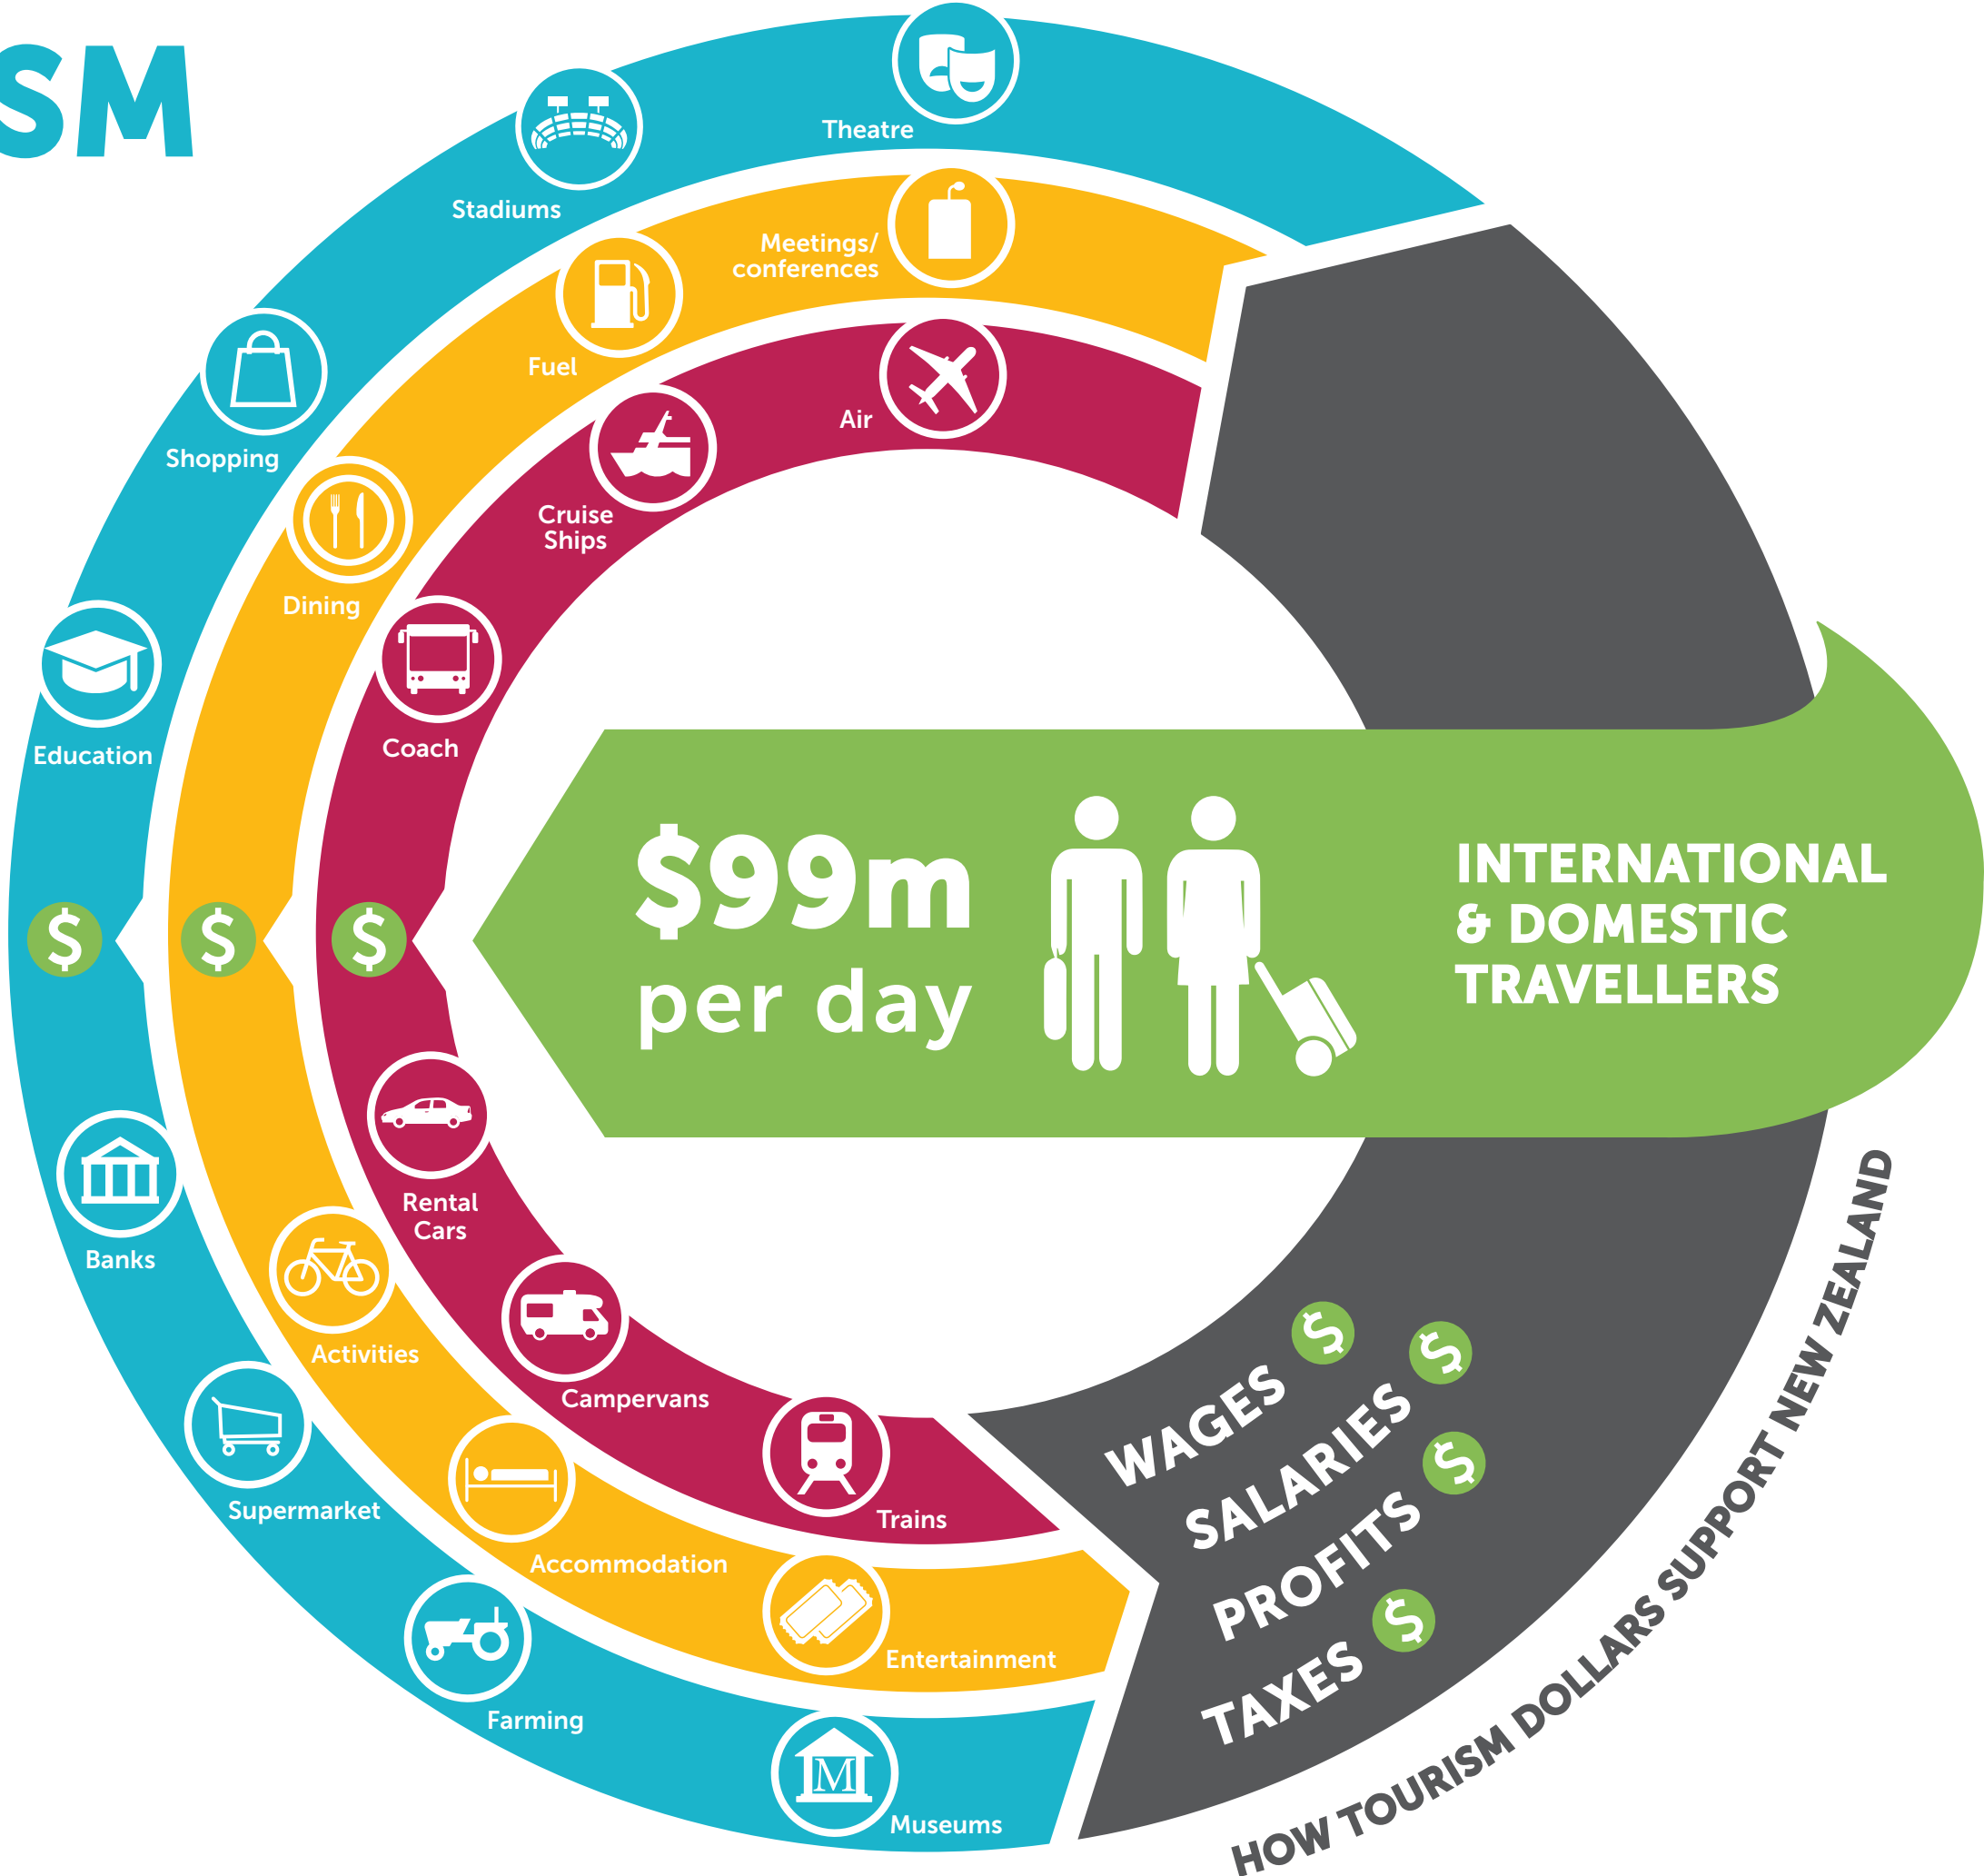

THE POWER OF TOURISM

\$99m
per day

INTERNATIONAL
& DOMESTIC
TRAVELLERS

WAGES \$
SALARIES \$
PROFITS \$
TAXES \$

HOW TOURISM DOLLARS SUPPORT NEW ZEALAND